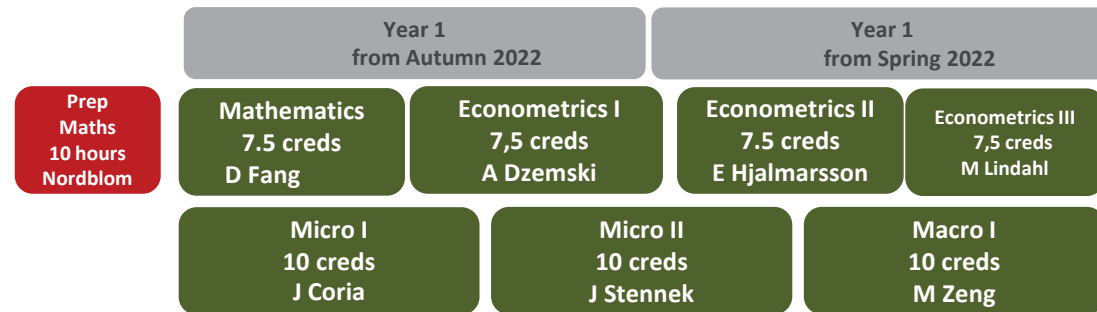

Courses in the 1st year of the PhD program

Green = mandatory for all students

Red = electives for all students