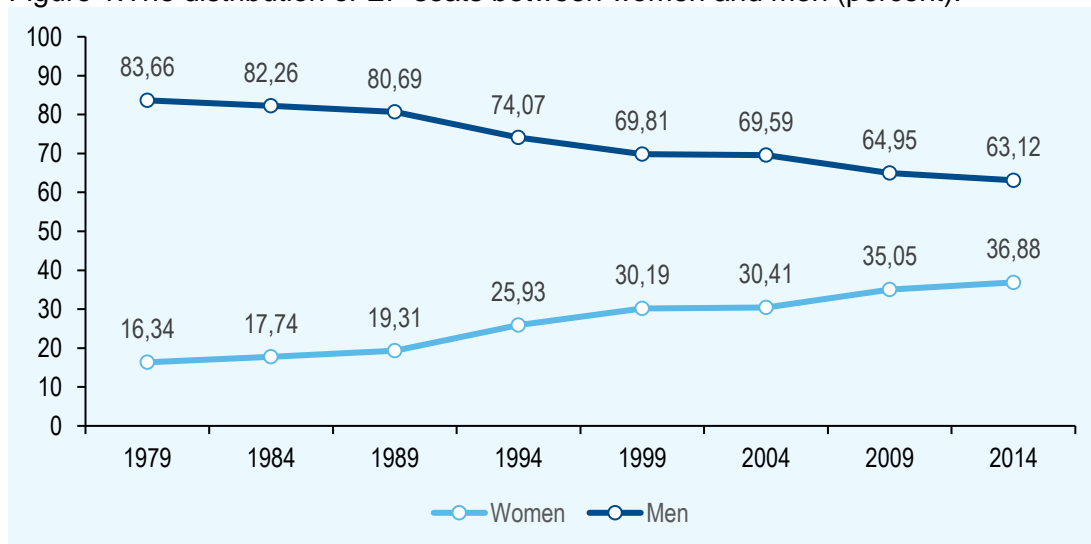

# Equality in Parliament is increasing over time

There are currently 751 seats in the EP, as Britain has not yet left the EU. Previous fact sheets (2019: 6) have described how the seats in Parliament have changed over time and the plans for future changes. This fact sheet, on the other hand, will show how the distribution of seats in Parliament is divided between women and men. The figure below shows how the distribution of the proportion of seats between women and men in Parliament from the first European elections in 1979 up to the latest election in 2014. After the first elections to the EP in 1979, 83.6 percent men and only 16.3 percent women were elected to Parliament. Every year since then the distribution between men and women has become more equal. In the most recent election in 2014 the difference between the sexes had decreased to 26.2 percentage points. The development towards a more equal representation in the EP has taken place in all parts of the EU. Previously, there were geographical differences where women and men were more equally represented in certain geographical areas than others. For example, it was more equal in the western parts of the EU than in the eastern and southern parts of the Union, but now equality is also moving in the right direction in these regions (Stockemer & Sundström, 2019).

Figure 1. The distribution of EP seats between women and men (percent).

Source: [European Parliament. \(2014\). European and National Elections figured out. Luxembourg: Public Opinion Monitoring Unit.](#) Result of the distribution of seats in the European Parliament between women and men over time.

Comments: The figure shows the percentage development of seat distribution between women and men over time in the European Parliament.