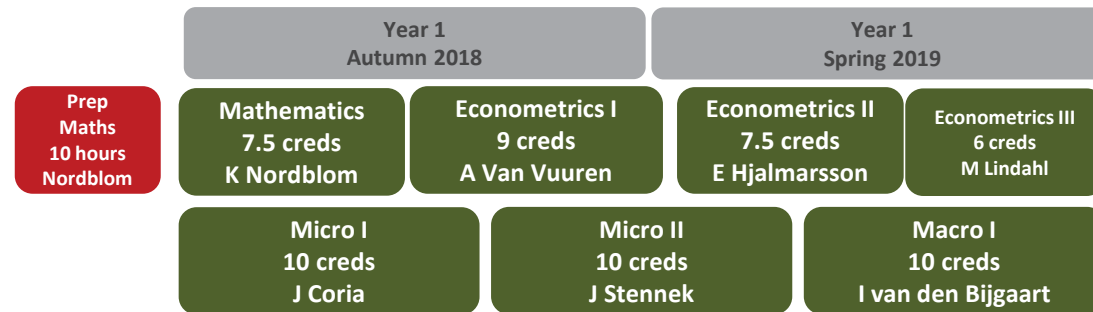

Courses in the 1st year of the PhD program

Green = mandatory for all students

Red = electives for all students